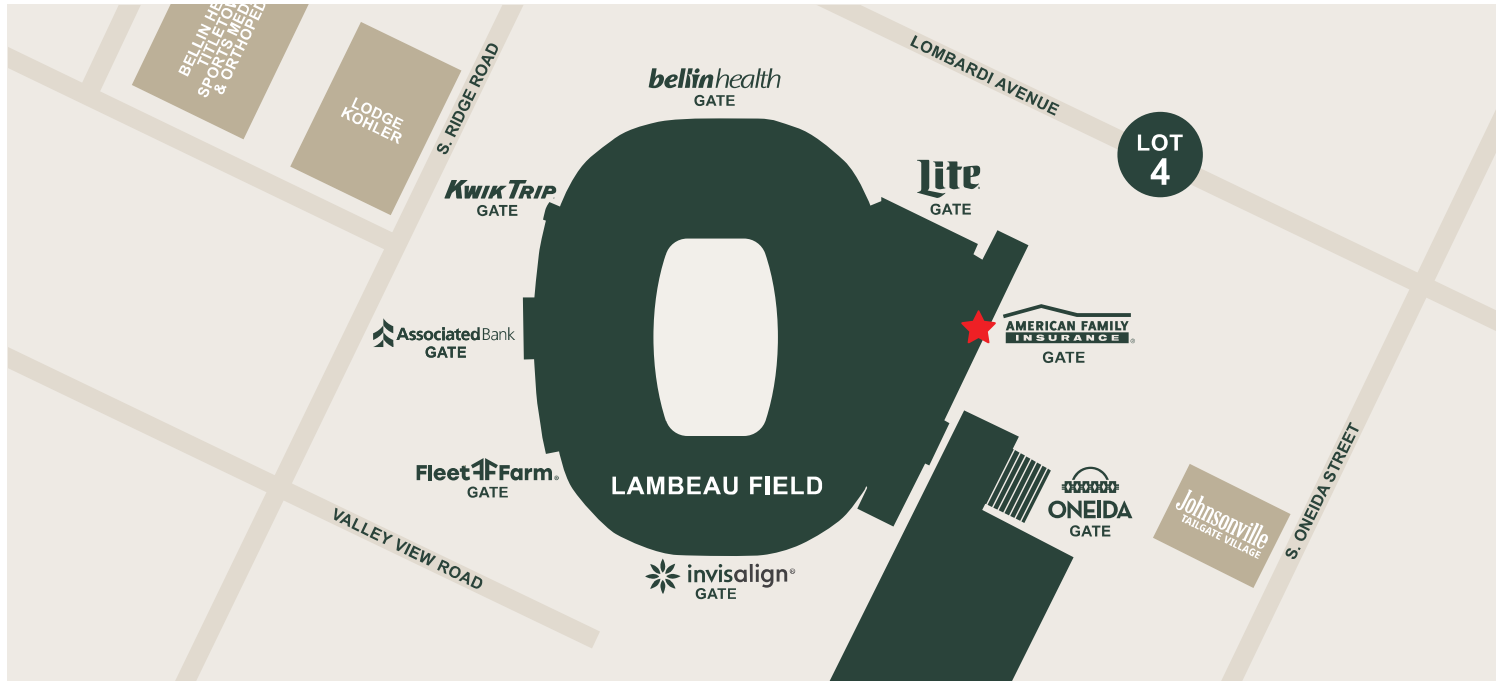

Parking/Entering Guide

# Legends Club Room & Pre-function Area

Thank you for choosing Lambeau Field for your upcoming event!

When you arrive at Lambeau Field, please park in **Lot 4** off Lombardi Avenue and enter through the **American Family Insurance Gate**.

When inside, please take the escalators to Level 4. There will be signage posted at the top of the escalators directing you to your event space.

For guests who require additional assistance, please take the elevators to Level 2 and a Guest Services Representative will assist you with access to Level 4.

*Parking is complimentary for Lambeau Field events.*

**Park in Lot 4 and enter through the American Family Insurance Gate.**

Learn more about the Legends Club Room event space.